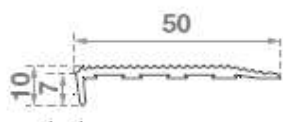

Aluminium Colours

Natural (standard), Black