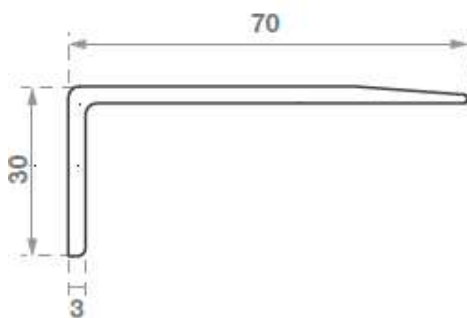

Nosing Colours

Yellow

**TOTAL
TACTILEZ**
Innovative Solution Providers®