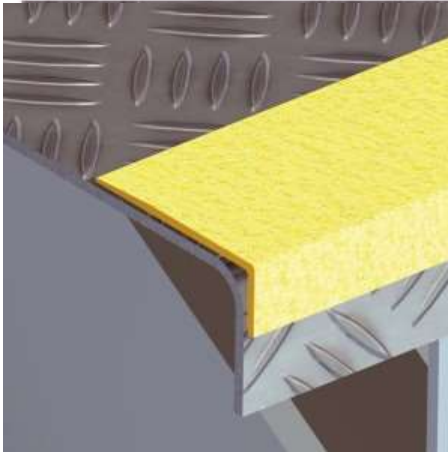

Stair Nosing

www.totaltactilez.co.nz

GKR017

Anti-slip step edge

- Rugged non-slip fibreglass
- Ramped back
- Square front

Specifications

Length

1200mm, 2400mm, 5850mm
(Section sizes are nominal)

Application

Hard surface

Nosing Colours

Yellow

**TOTAL
TACTILEZ**
Innovative Solution Providers®

Stair Nosings

www.totaltactilez.co.nz

SNR019

Aluminium safety stair nosing
for hard substrate stairs

- Safety ribbed aluminium
- Ramped back
- Short raked front

Specifications

Length

5850mm
(Cut-to-length service available)

Application

Hard surface

Insert Colours